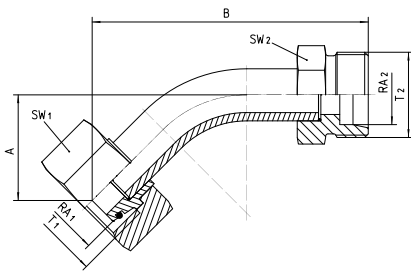

Adapters KOVO 45°

connection

One side: sealing head 24° external cone o-ring sealing with metric nut L / S-series

Other side: metric external thread with 24° internal one and pipe connection L / S-series

Material

Steel

Surface protection

Zinc-electroplated

Bestell-Nr.	RA1	RA2	T1	T2	SW1 in mm	SW2 in mm	A±3 in mm	B±3 in mm	Note
-------------	-----	-----	----	----	-----------	-----------	-----------	-----------	------

45KOVO 6-L/ 6-L	6-L	6-L	M 12x1.5	M 12x1.5	14	12	17	53	
45KOVO 6-S/ 6-S	6-S	6-S	M 14x1.5	M 14x1.5	17	14	16	53	
45KOVO 8-L/ 8-L	8-L	8-L	M 14x1.5	M 14x1.5	17	14	19	54	
45KOVO 8-S/ 8-S	8-S	8-S	M 16x1.5	M 16x1.5	19	17	19	56	
45KOVO 10-L/10-L	10-L	10-L	M 16x1.5	M 16x1.5	19	17	23	63	
45KOVO 10-S/10-S	10-S	10-S	M 18x1.5	M 18x1.5	22	19	22	55	
45KOVO 12-L/12-L	12-L	12-L	M 18x1.5	M 18x1.5	22	19	20	64	
45KOVO 12-S/12-S	12-S	12-S	M 20x1.5	M 20x1.5	24	22	20	57	
45KOVO 14-S/14-S	14-S	14-S	M 22x1.5	M 22x1.5	27	22	22	63	
45KOVO 15-L/15-L	15-L	15-L	M 22x1.5	M 22x1.5	27	22	23	70	
45KOVO 16-S/16-S	16-S	16-S	M 24x1.5	M 24x1.5	30	24	24	70	
45KOVO 18-L/18-L	18-L	18-L	M 26x1.5	M 26x1.5	32	27	24	68	
45KOVO 20-S/20-S	20-S	20-S	M 30x2,0	M 30x2,0	36	30	27	76	
45KOVO 22-L/22-L	22-L	22-L	M 30x2,0	M 30x2,0	36	30	32	82	
45KOVO 25-S/25-S	25-S	25-S	M 36x2,0	M 36x2,0	46	36	34	91	
45KOVO 28-L/28-L	28-L	28-L	M 36x2,0	M 36x2,0	41	36	32	81	