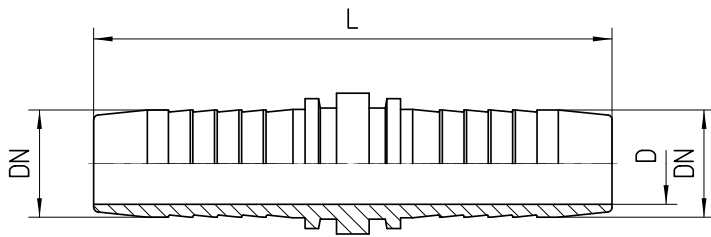

Pressure fittings Hose coupling

Connection

Flexible tube connectors

Application

TE / SN / SC / SN-K / PTFE flexible tubes

Material

Steel

Surface protection

Zinc-electroplated

Bestell-Nr.	DN in mm	min.D in mm	L±5 in mm
1.001-04-04	06	4,0	69
1.001-05-05	08	5,5	68

1.001-06-06	10	7,0	74
1.001-08-08	12	10,0	79
1.001-10-10	16	13,0	84
1.001-12-12	19	14,8	96
1.001-16-16	25	21,0	112
1.001-20-20	31	27,0	129
1.001-24-24	38	33,0	136
1.001-32-32	51	45,0	176
1.001-36-36	60	52,0	197
1.001-48-48	76	68,0	180